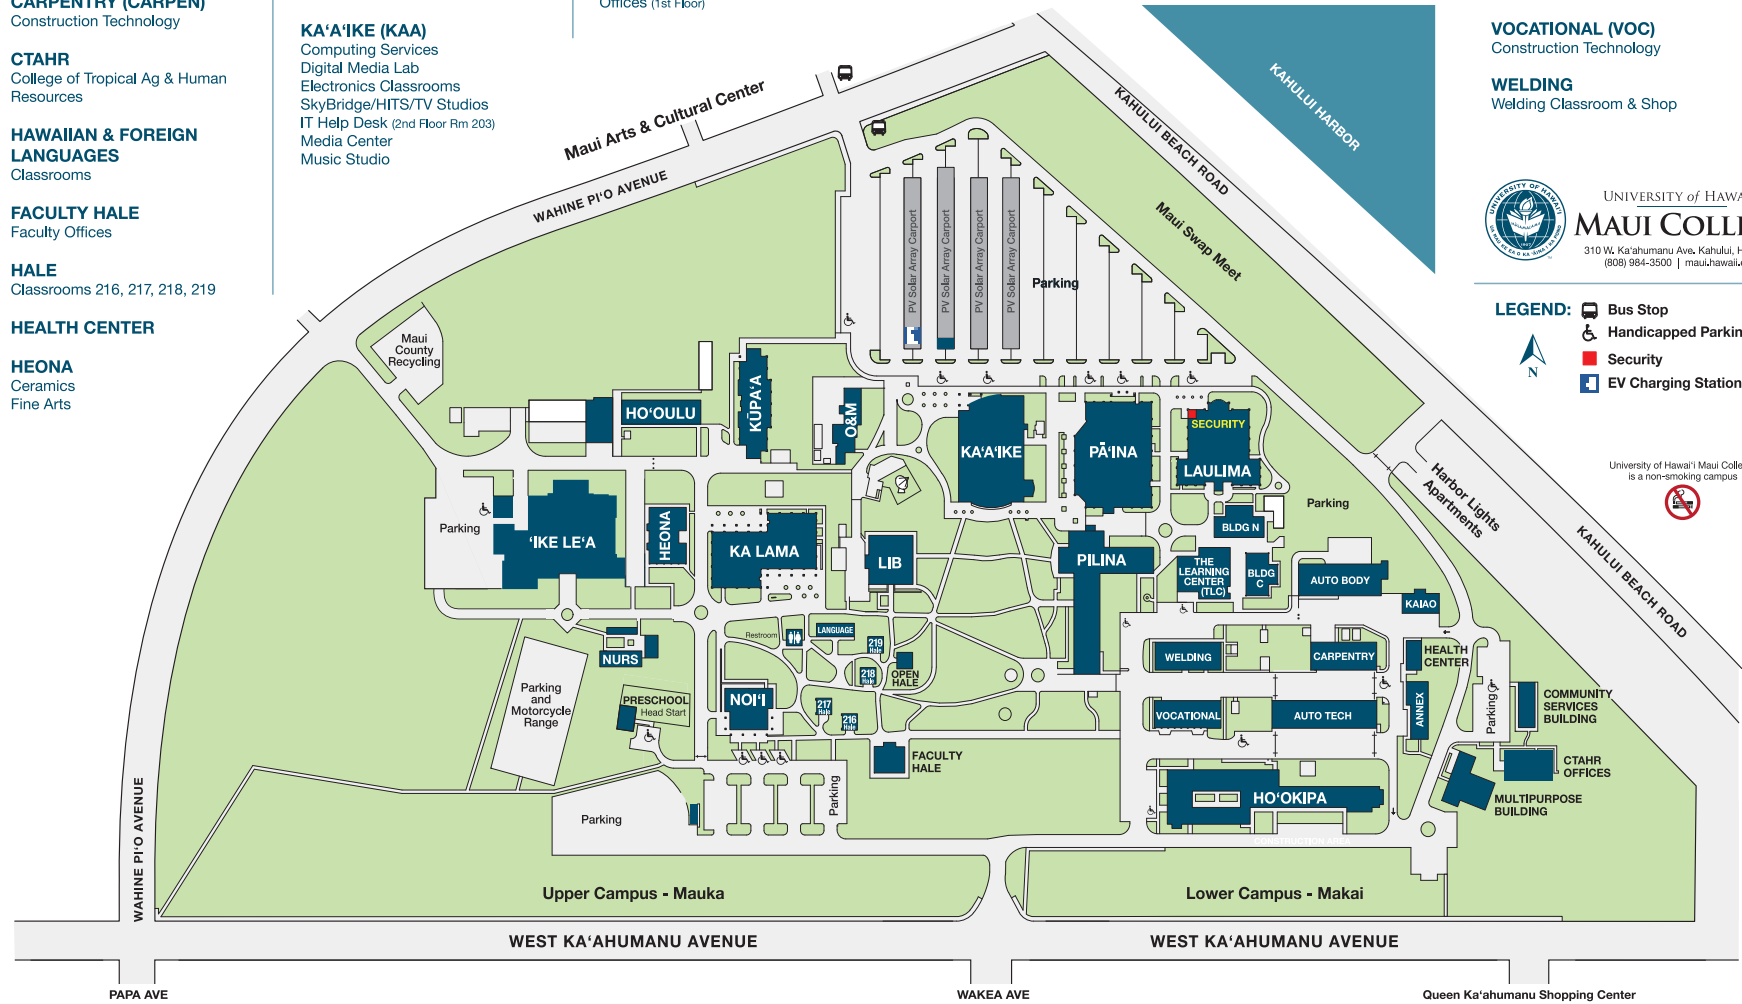

KAIAO

Title III Lab & Staff Offices

KA LAMA (KLMA)

Classrooms
Ho'okahua Lab (2nd Floor)
Ka Lama Computer Lab
Pai Ka Mana Student Support
Student Government

KŪPA'A

Classrooms
Math Lab

LIBRARY (LIB)

Classroom (1st Floor)
Library (2nd & 3rd Floor)
Mailroom/Lost & Found (1st Floor)
Offices (1st Floor)

LAULIMA (LAU)

Apprenticeship Program
CareerLink
Ho'āla
Office of Extended Learning and Workforce Development (ELWD)
Ku'ina Program
Maui Language Institute

SECURITY OFFICE (808) 984-3255

Sustainable Living Institute of Maui
University of Hawai'i Center

THE LEARNING CENTER (TLC)

Building C - Maui EMS Training
Building L - The Learning Center
Building N - Allied Health

MULTIPURPOSE BUILDING

Ka Hikina O Ka Lā
Title III Offices

NOI'I

Classrooms (2nd Floor)
Dental Hygiene

NURSING PORTABLES (NURS)

Nursing

O&M

Operations & Maintenance

PA'INA

Food Court & Culinary Arts Classrooms
The Leis Family Class Act Restaurant (2nd Floor)

PILINA

Bookstore (1st Floor)
Culinary Arts Program Offices (1st Floor)
Multipurpose Public Meeting Room (2nd Floor)
Office of the Chancellor (2nd Floor)
Office of Deans (1st Floor)
Special Needs/Disability Services (1st Floor)
Student Life (2nd Floor)
Student Lounge (2nd Floor)
UH Foundation (2nd Floor)
UH Maui Fit (1st Floor)

PRESCHOOL

UHMC-MEO Head Start

VOCATIONAL (VOC)

Construction Technology

WELDING

Welding Classroom & Shop

UNIVERSITY of HAWAII
MAUI COLLEGE
310 W. Ka'ahumanu Ave, Kahului, HI 96732
(808) 984-3500 | mauihawaii.edu

LEGEND:
Bus Stop
Handicapped Parking
Security
EV Charging Stations

University of Hawai'i Maui College is a non-smoking campus